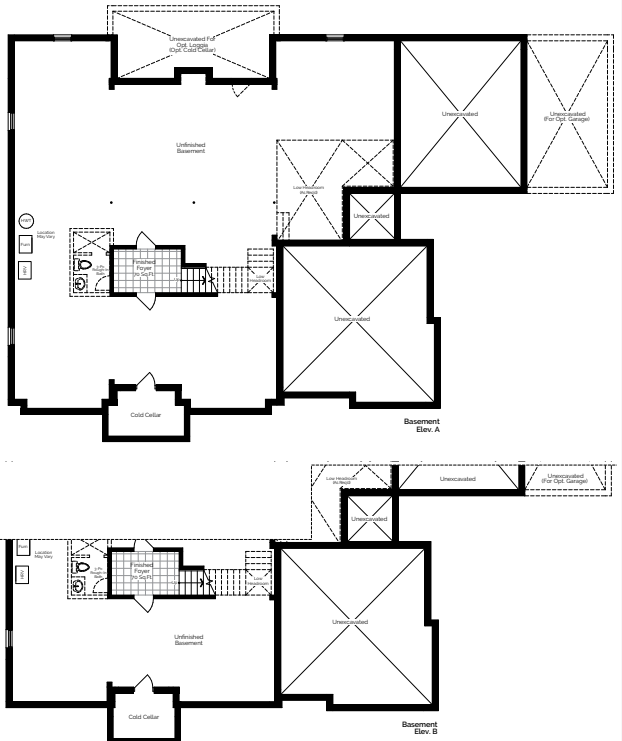

The Mountbatten

Elev. A 4,850 Sq. Ft.
Elev. B 4,847 Sq. Ft.

Plans, materials, specifications & dimensions are subject to change without notice at the discretion of the Vendor. Exterior steps may vary with grading. Actual usable floor area may differ from stated floor area and may be available in a flipped plan. All illustrations are artist's concept. E.&O.E. OCT./2023