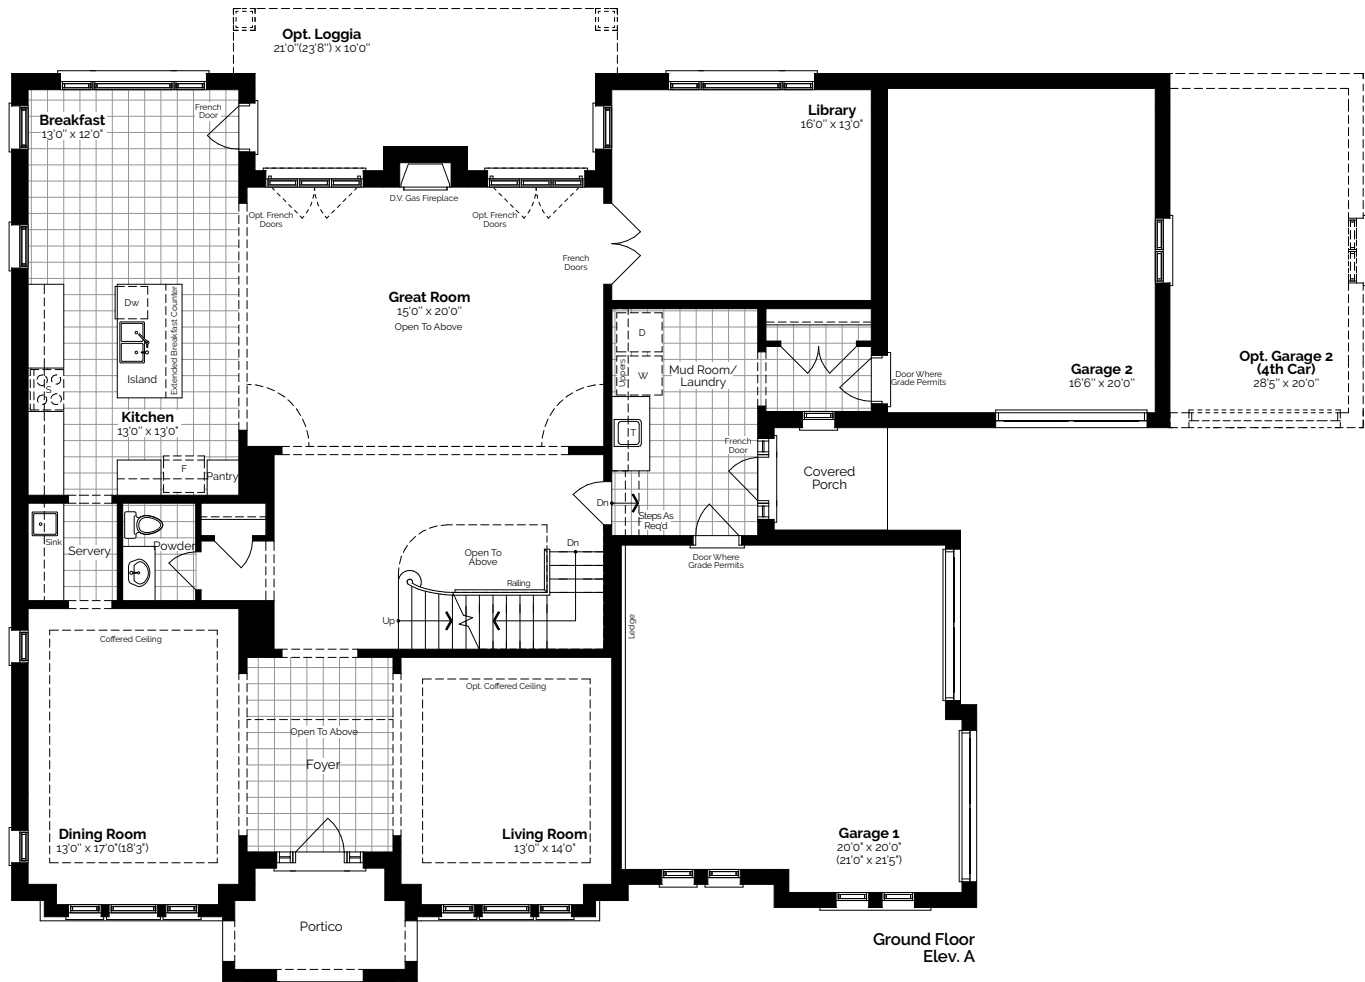

The Mountbatten

Elev. A 4,850 Sq. Ft.
Elev. B 4,847 Sq. Ft.

Plans, materials, specifications & dimensions are subject to change without notice at the discretion of the Vendor. Exterior steps may vary with grading. Actual usable floor area may differ from stated floor area and may be available in a flipped plan. All illustrations are artist's concept. E.&O.E. OCT./2023