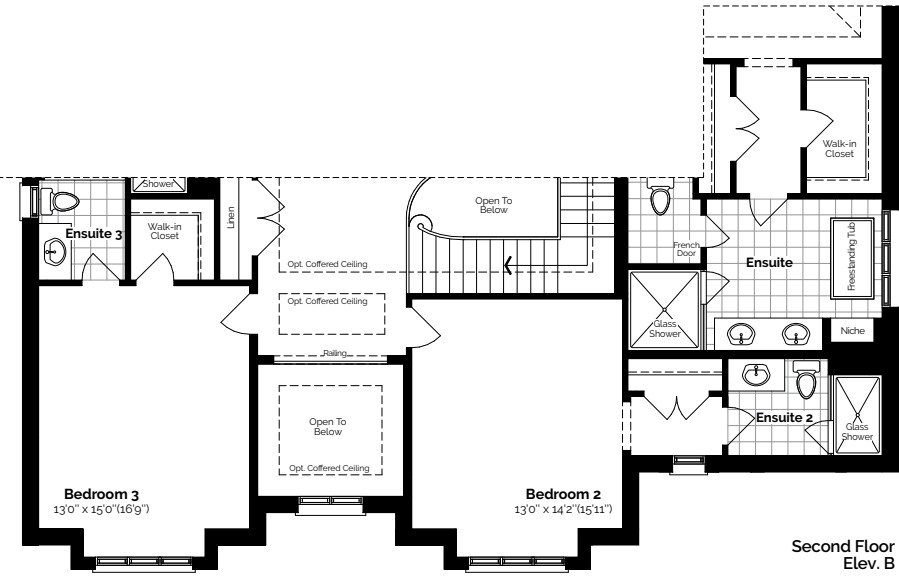

The Mountbatten

Elev. A 4,850 Sq. Ft.
Elev. B 4,847 Sq. Ft.

Plans, materials, specifications & dimensions are subject to change without notice at the discretion of the Vendor. Exterior steps may vary with grading. Actual usable floor area may differ from stated floor area and may be available in a flipped plan. All illustrations are artist's concept. E.&O.E. OCT./2023