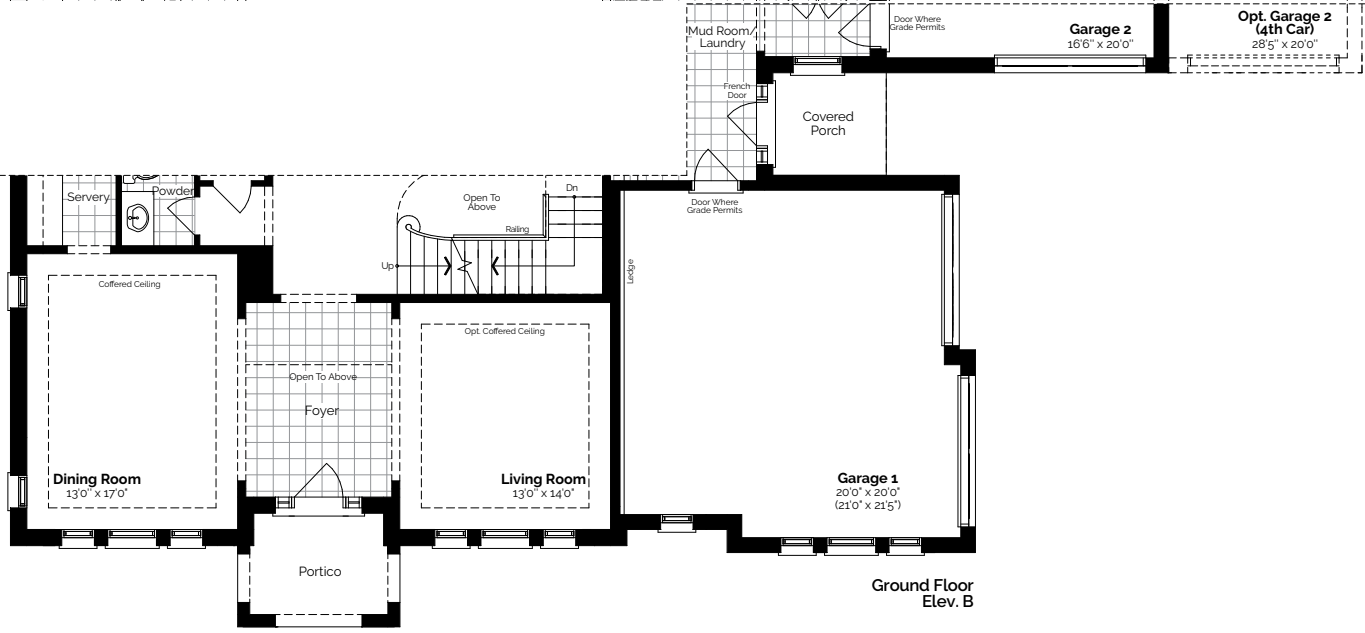

The Mountbatten

Elev. A 4,850 Sq. Ft.
Elev. B 4,847 Sq. Ft.

Plans, materials, specifications & dimensions are subject to change without notice at the discretion of the Vendor. Exterior steps may vary with grading. Actual usable floor area may differ from stated floor area and may be available in a flipped plan. All illustrations are artist's concept. E.&O.E. OCT./2023