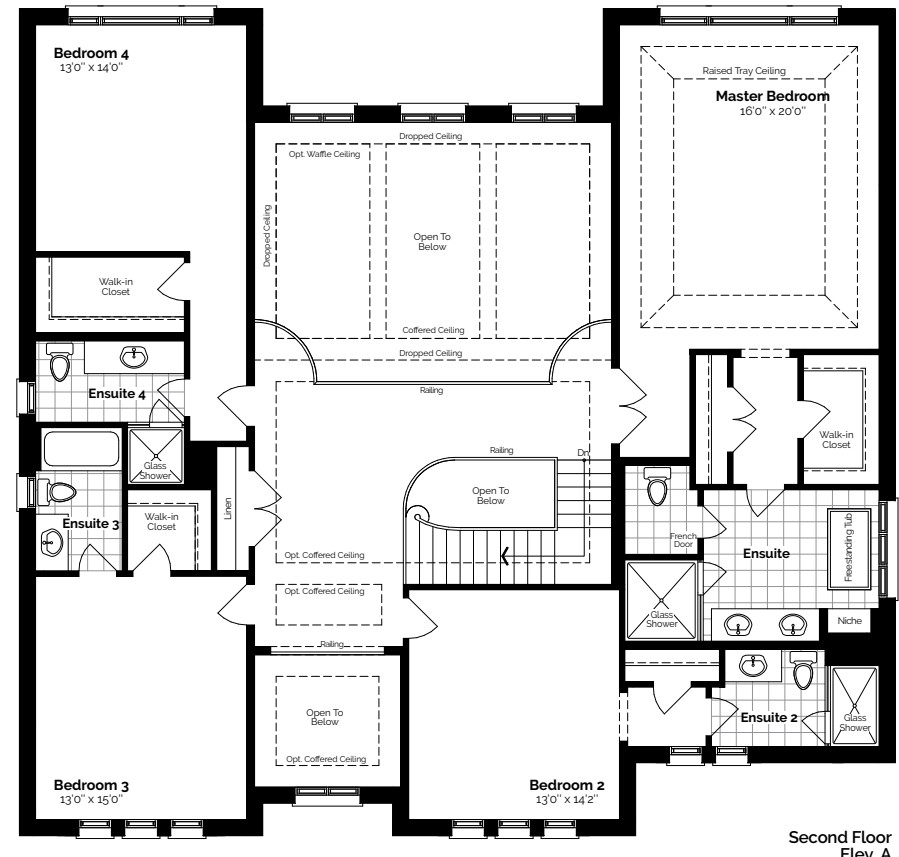

The Mountbatten

Elev. A 4,850 Sq. Ft.
Elev. B 4,847 Sq. Ft.

Plans, materials, specifications & dimensions are subject to change without notice at the discretion of the Vendor. Exterior steps may vary with grading. Actual usable floor area may differ from stated floor area and may be available in a flipped plan. All illustrations are artist's concept. E.&O.E. OCT./2023