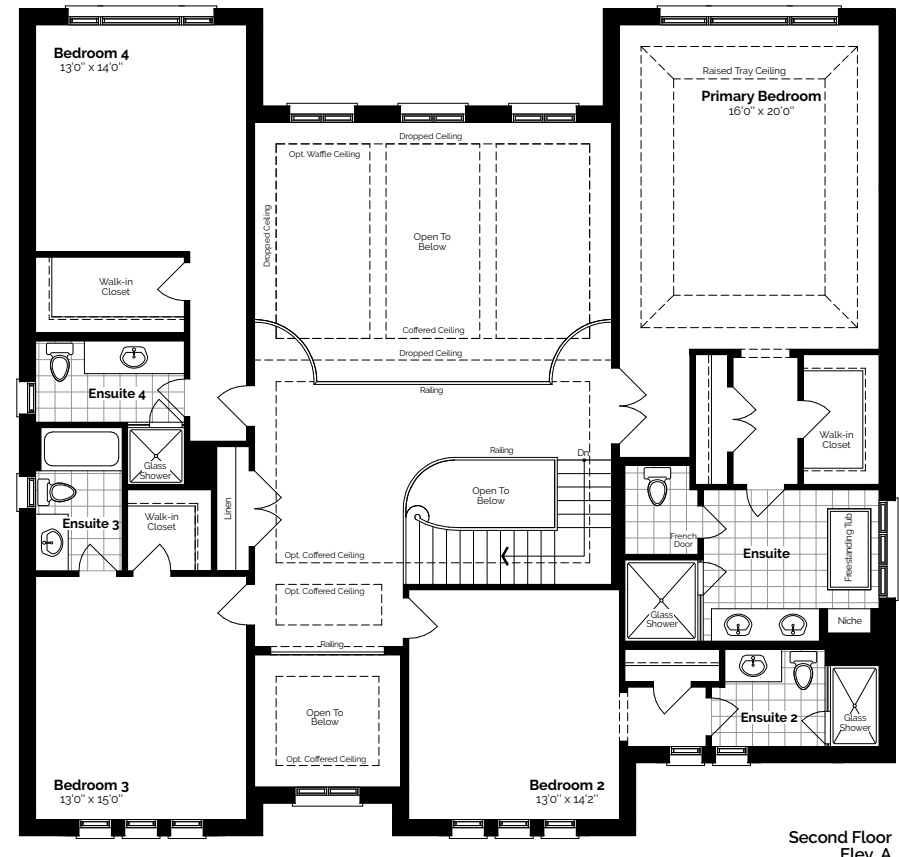

The Mountbatten

The Mountbatten

4,541 Sq. Ft. Elev. A

Incl. 215 Sq. Ft. of Finished Basement

NORTH TOWN
HOMES

NORTH TOWN
HOMES

4,538 Sq. Ft. Elev. B

Incl. 215 Sq. Ft. of Finished Basement

The Mountbatten

Elev. A 4,541 Sq. Ft.
 Elev. B 4,538 Sq. Ft.
 Incl. 215 Sq. Ft. of Finished Basement

Plans, materials, specifications & dimensions are subject to change without notice at the discretion of the Vendor. Exterior steps may vary with grading. Actual usable floor area may differ from stated floor area and may be available in a flipped plan. All illustrations are artist's concept. E.&O.E. 2024