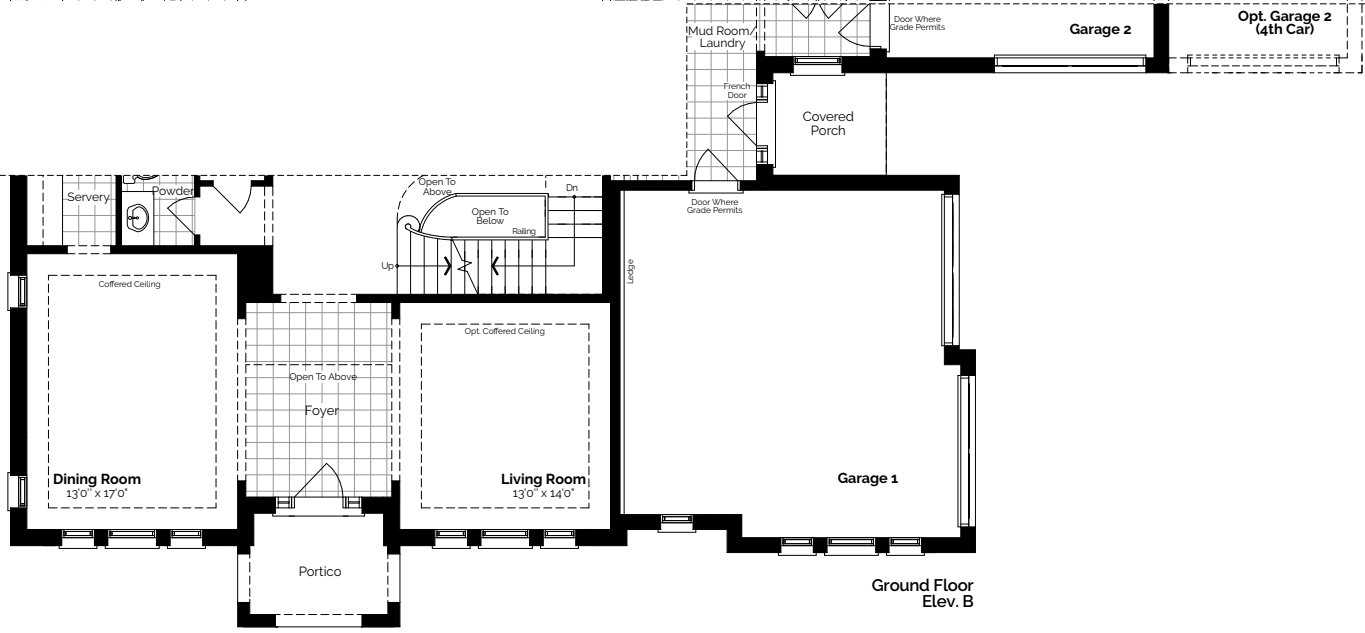

The Mountbatten

The Mountbatten

4,541 Sq. Ft. Elev. A

Incl. 215 Sq. Ft. of Finished Basement

NORTH TOWN
HOMES

NORTH TOWN
HOMES

4,538 Sq. Ft. Elev. B

Incl. 215 Sq. Ft. of Finished Basement

The Mountbatten

Elev. A 4,541 Sq. Ft.
 Elev. B 4,538 Sq. Ft.
 Incl. 215 Sq. Ft. of Finished Basement

Plans, materials, specifications & dimensions are subject to change without notice at the discretion of the Vendor. Exterior steps may vary with grading. Actual usable floor area may differ from stated floor area and may be available in a flipped plan. All illustrations are artist's concept. E.&O.E. 2024