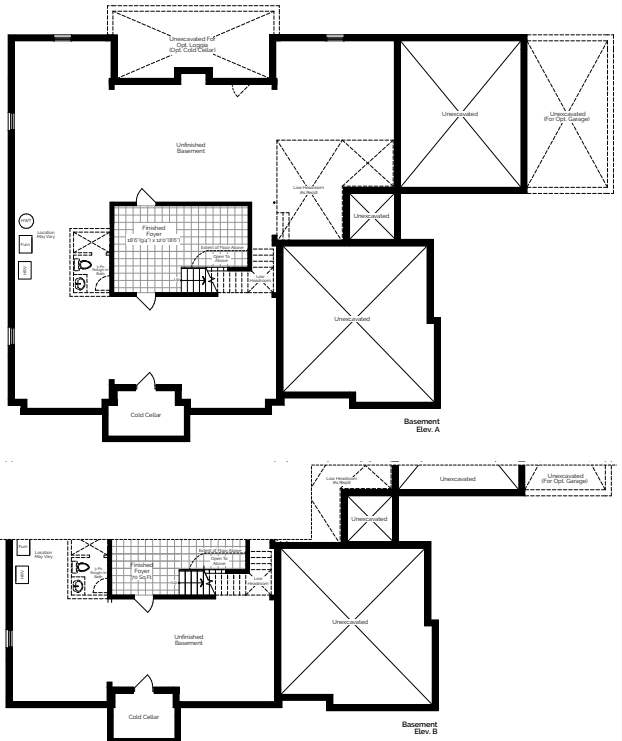

The Mountbatten

The Mountbatten

4,541 Sq. Ft. Elev. A

Incl. 215 Sq. Ft. of Finished Basement

NORTH TOWN
HOMES

NORTH TOWN
HOMES

4,538 Sq. Ft. Elev. B

Incl. 215 Sq. Ft. of Finished Basement

The Mountbatten

Elev. A 4,541 Sq. Ft.
 Elev. B 4,538 Sq. Ft.
 Incl. 215 Sq. Ft. of Finished Basement

Plans, materials, specifications & dimensions are subject to change without notice at the discretion of the Vendor. Exterior steps may vary with grading. Actual usable floor area may differ from stated floor area and may be available in a flipped plan. All illustrations are artist's concept. E.&O.E. 2024