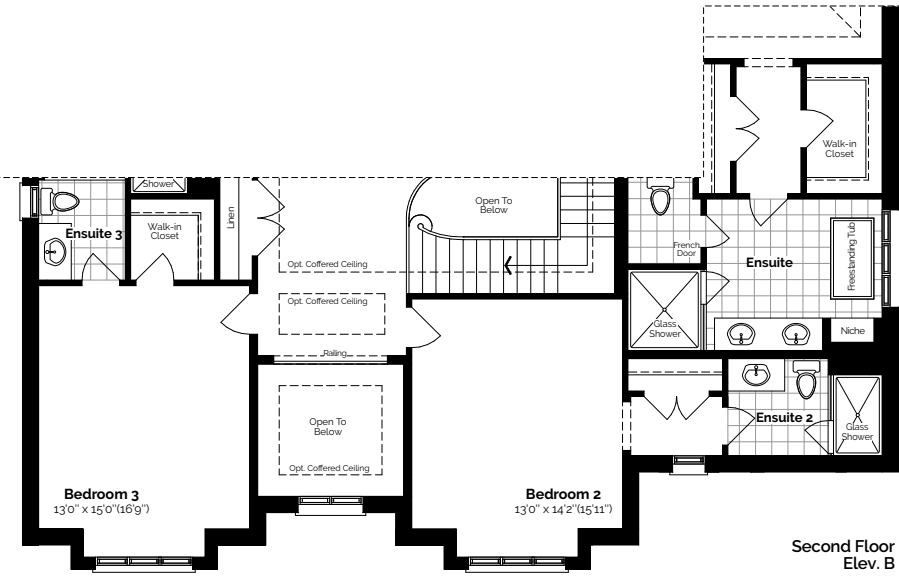

The Mountbatten

The Mountbatten

4,541 Sq. Ft. Elev. A

Incl. 215 Sq. Ft. of Finished Basement

NORTH TOWN
HOMES

NORTH TOWN
HOMES

4,538 Sq. Ft. Elev. B

Incl. 215 Sq. Ft. of Finished Basement

The Mountbatten

Elev. A 4,541 Sq. Ft.
 Elev. B 4,538 Sq. Ft.
 Incl. 215 Sq. Ft. of Finished Basement

Plans, materials, specifications & dimensions are subject to change without notice at the discretion of the Vendor. Exterior steps may vary with grading. Actual usable floor area may differ from stated floor area and may be available in a flipped plan. All illustrations are artist's concept. E.&O.E. 2024