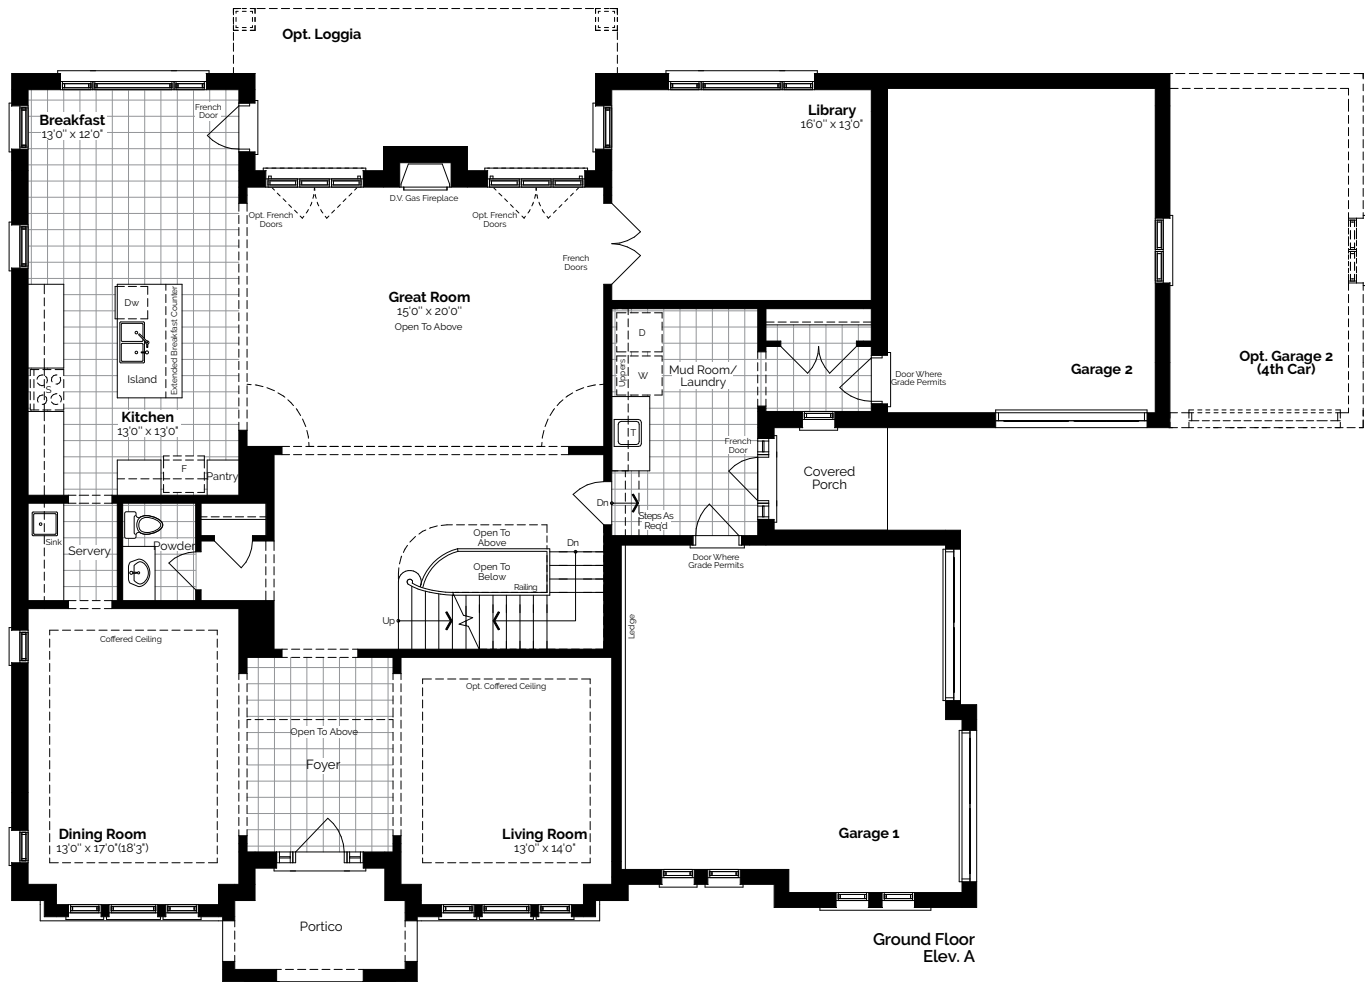

The Mountbatten

The Mountbatten

4,541 Sq. Ft. Elev. A

Incl. 215 Sq. Ft. of Finished Basement

NORTH TOWN
HOMES

NORTH TOWN
HOMES

4,538 Sq. Ft. Elev. B

Incl. 215 Sq. Ft. of Finished Basement

The Mountbatten

Elev. A 4,541 Sq. Ft.
 Elev. B 4,538 Sq. Ft.
 Incl. 215 Sq. Ft. of Finished Basement

Plans, materials, specifications & dimensions are subject to change without notice at the discretion of the Vendor. Exterior steps may vary with grading. Actual usable floor area may differ from stated floor area and may be available in a flipped plan. All illustrations are artist's concept. E.&O.E. 2024